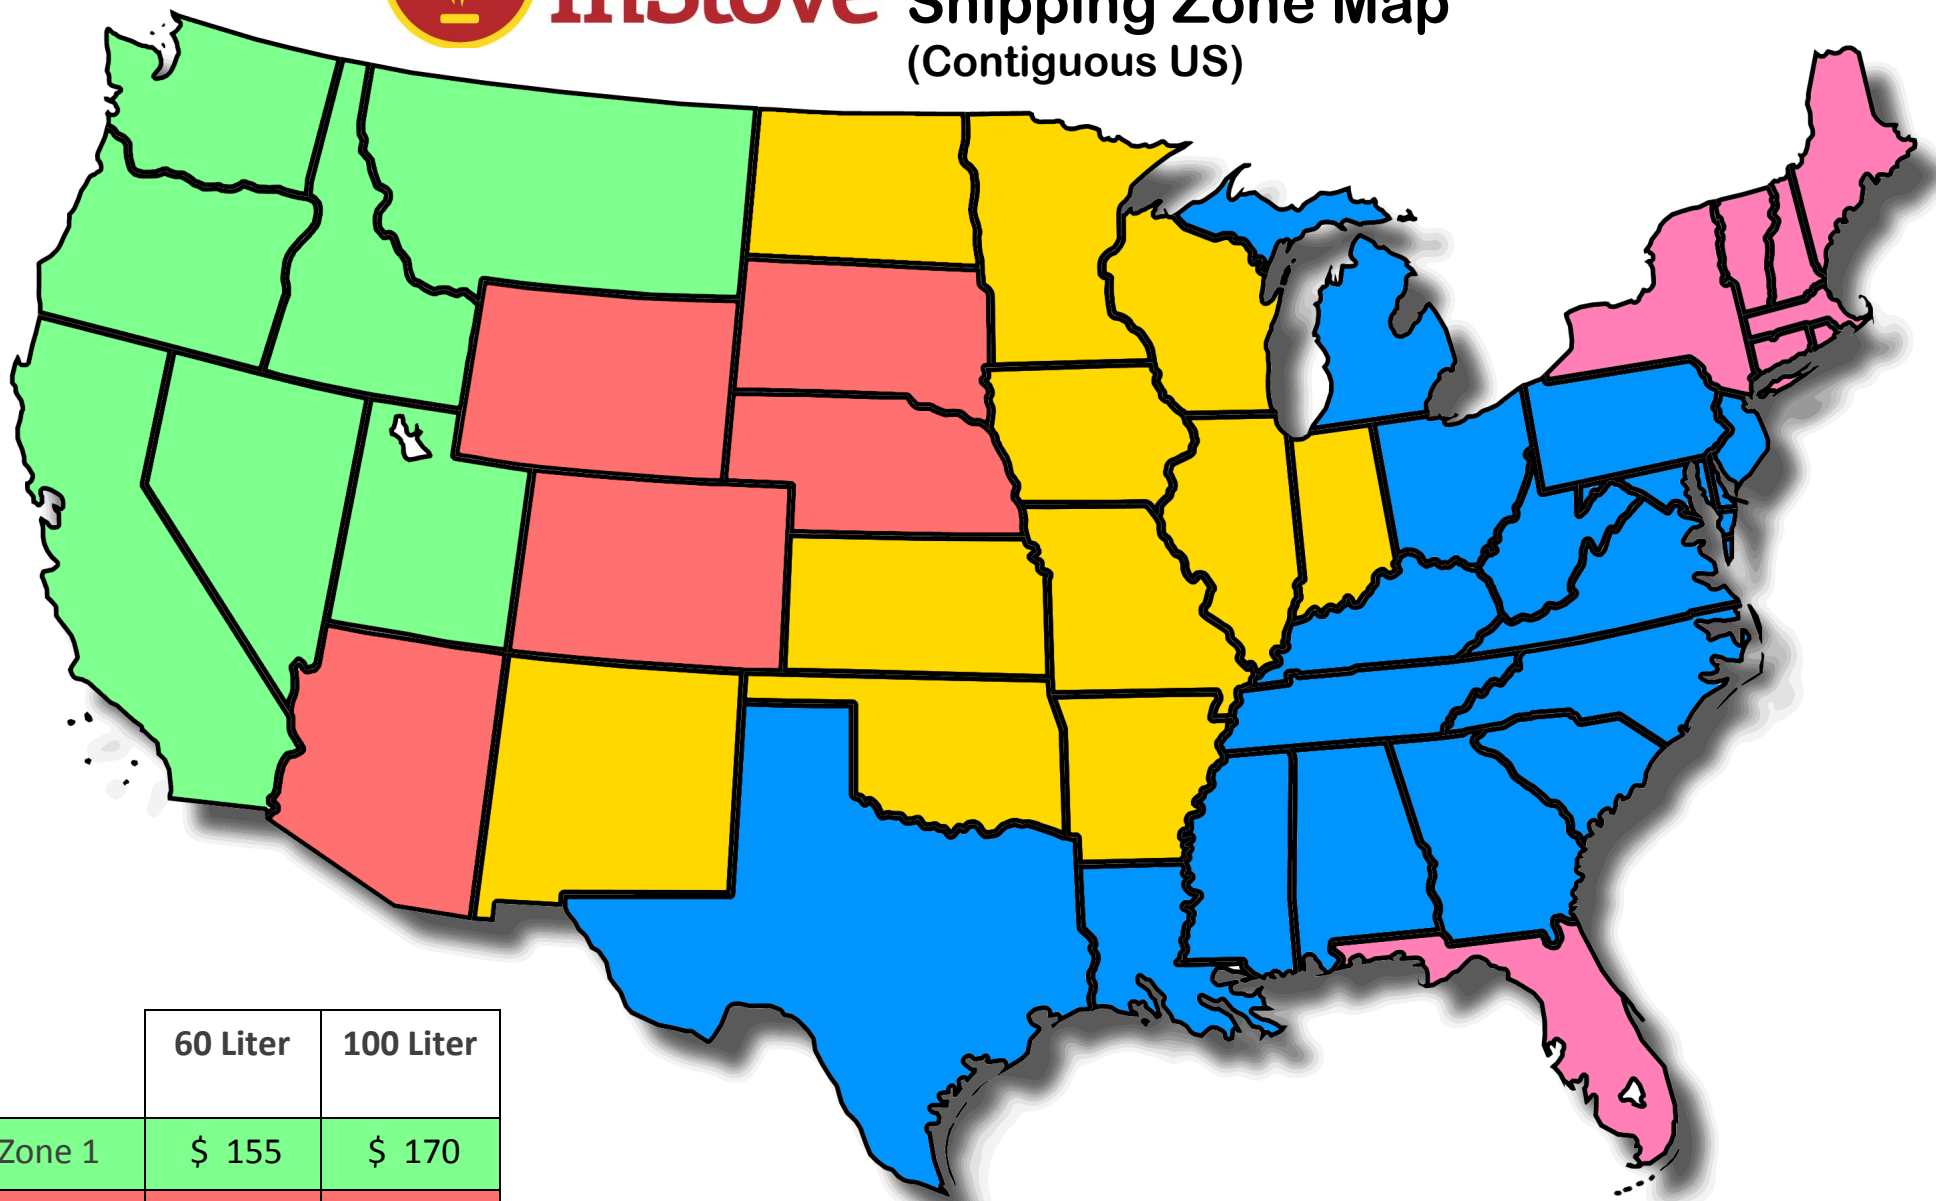

InStove Shipping Zone Map

(Contiguous US)

	60 Liter	100 Liter
Zone 1	\$ 155	\$ 170
Zone 2	\$ 195	\$ 225
Zone 3	\$ 225	\$ 275
Zone 4	\$ 265	\$ 325
Zone 5	\$ 305	\$ 370

Rates: These rates are per stove, and apply to retail orders in the contiguous United States, only.

Delivery Location: Stoves are delivered to the nearest **commercial trucking center** in your zip code. Residential delivery is available for and additional \$90.

Delivery Time: Typically takes **5-10 days** from receipt of payment, depending on location.